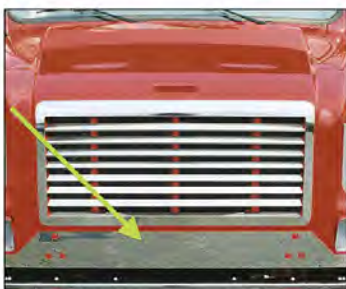

**International
4000, 4300, 4700
Grill Overlay**

High Quality 304
Stainless Steel

RWCRW4202BHG

$262.00 SS