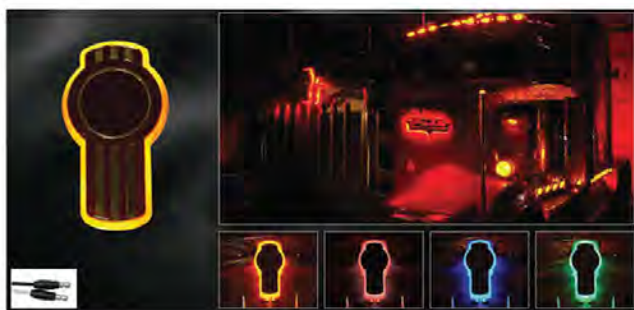

Please call for fitment.
Sold as a pair.

GGA99973 **\$89.99**

Kenworth Hood Emblem LED Accent

TUXTS-KENL1A Amber **\$56.00**

TUXTS-KENL1B Blue **\$56.00**

TUXTS-KENL1G Green **\$56.00**

TUXTS-KENL1R Red **\$56.00**