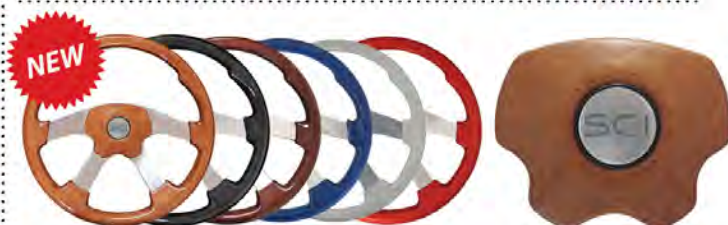

18" Wildwood Steering Wheel

Available in black, blue, mahogany, light mahogany, red, ivory

$349.95

prices are subject to change, depending on the truck

Call for help with selecting the right fit!