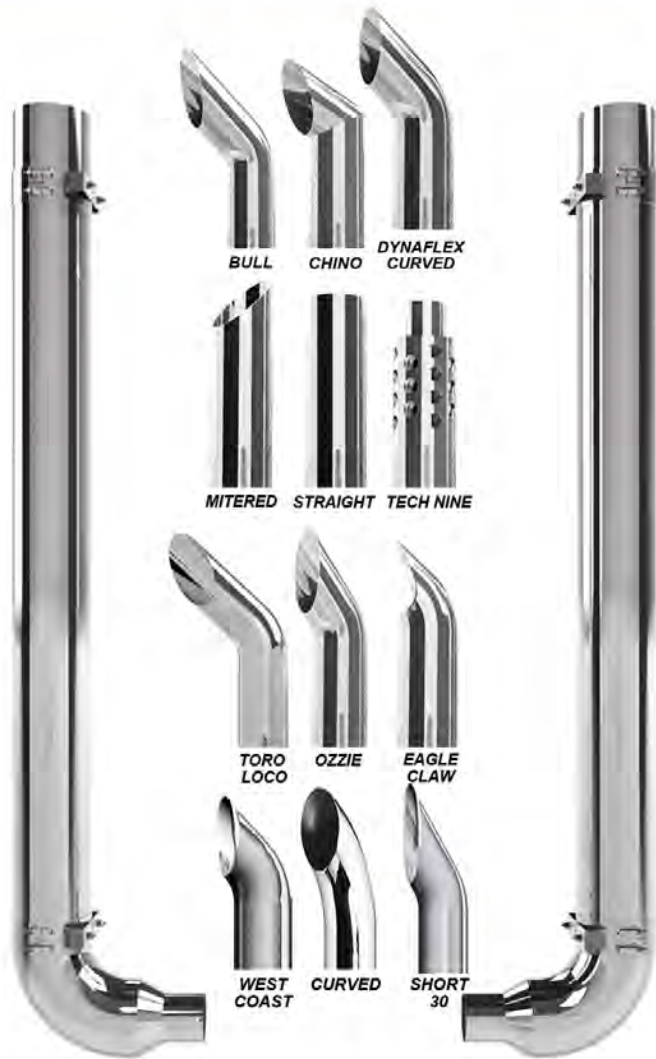

FULL EXHAUST STACKS

Premium Line stacks that are some of the best quality you can buy. Lincoln has been in the business of chrome for over 60 years and everything from start to finish is done under one roof in Nebraska.

Pypes performance exhaust has been featuring their stainless steel exhaust lines to cars and trucks for over 10 years. Outfitting big rigs, daily drivers, and classic cars with premium exhaust that will last the test of time has been their goal.

Available for Freightliner, Kenworth, Peterbilt and Western Star

Choose the best exhaust stack for your Big Rig! We have the most unique pipes like Tech Nine, Ozzie, and Toro Loco to more common popular styles like Flat Top, Bull Horn, Curved, and Mitered Exhaust Tips all available in different lengths and sizes.

Adding a set of new exhaust pipes gives your ride a new shine with a mean look! With all of the different styles of top stocks that we carry, you can choose something that matches you and your truck.

If there is anything you need that you don't see or if you have any questions about complete exhaust systems please just give us a call and our Tech Team will be sure to help you!

Call us for pricing and options
877-629-7177

THE BRANDS WE ALL LOVE

DynaFlex deluxe Line of stacks that are unmatched in quality. They have been manufacturing all of their products in the U.S. since the early 70's and consistently prove to

be innovators in the trucking industry. They have the most unique line up of exhaust stacks and have a selection of 9 different styles. Dynaflex stacks will turn heads every where you go whether you're at a truck show or a truck stop. They are built to precision and are the absolute best that money can buy. As expected, they come with an extended 1 year limited warranty against defects in material or workmanship.

WWW.RANEYCHROME.COM